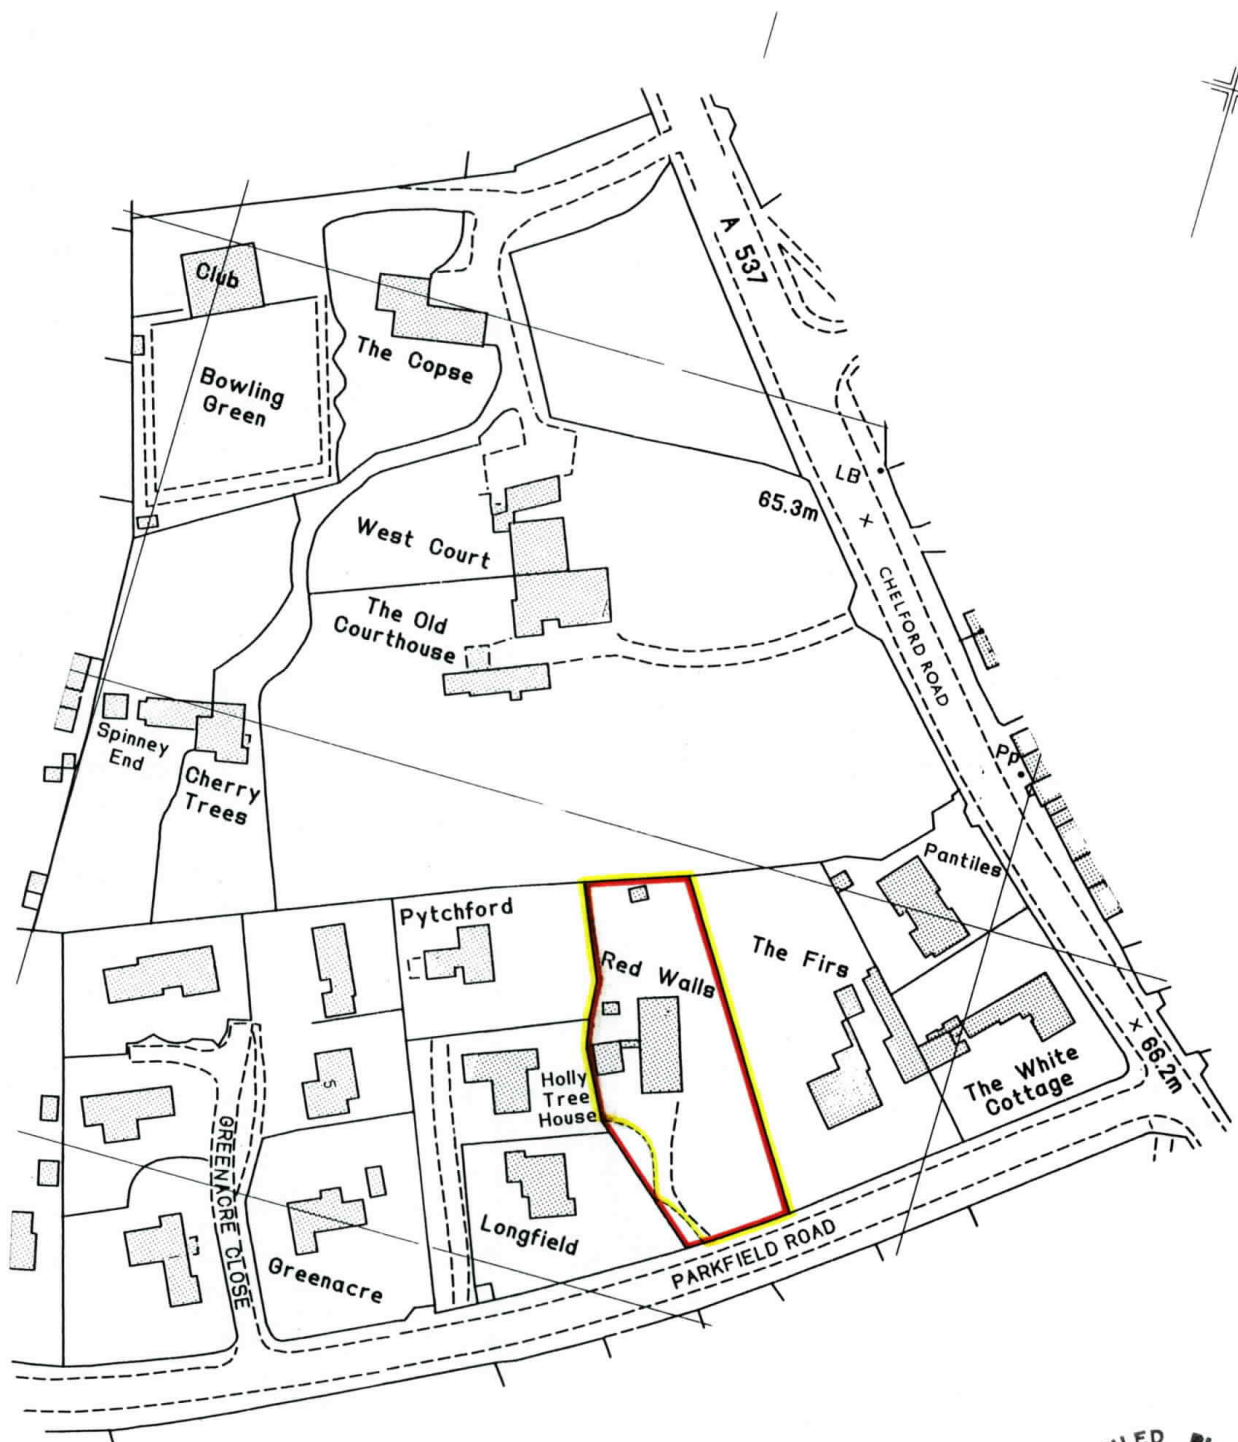

H.M. LAND REGISTRY		TITLE NUMBER	
		CH296932	
ORDNANCE SURVEY PLAN REFERENCE	SJ7577	SECTION M	Scale 1/1250 Enlarged from 1/2500
COUNTY CHESHIRE	DISTRICT MACCLESFIELD		© Crown copyright 1987

SJ7577  
SJ7677

This is a print of the view of the title plan obtained from HM Land Registry showing the state of the title plan on 21 December 2023 at 17:25:36. This title plan shows the general position, not the exact line, of the boundaries. It may be subject to distortions in scale. Measurements scaled from this plan may not match measurements between the same points on the ground.

This title is dealt with by HM Land Registry, Birkenhead Office.

© Crown Copyright. Produced by HM Land Registry. Reproduction in whole or in part is prohibited without the prior written permission of Ordnance Survey. Licence Number 100026316.